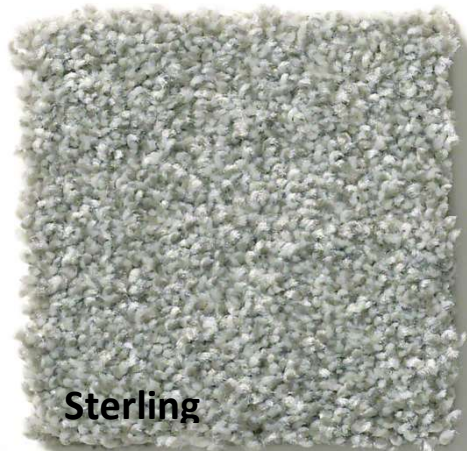

PINNACLE

Cedar Ridge

Desert Light

Soft Fleece

Sterling

Winter Dunes

ALL ABOUT “PINNACLE”

Sure to welcome you home, Pinnacle features a tonal texture with a quiet contrast and a classic solid that evokes a sense of warmth and comfort.

*Clear touch PET fiber

*Lifetime stain resistance including certain pet stains

*15yr. soil resistance/10yr. quality assurance warranty

*10yr. texture retention warranty/10yr. abrasion warranty

 **Atlanta**
FLOORING