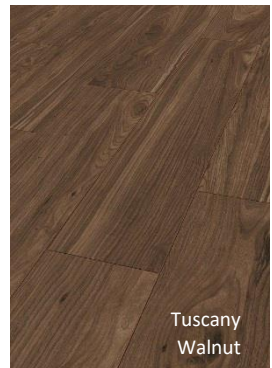

Be Graceful. Prove style. With Amazon, the floor for everyone who appreciates the exclusive and the extraordinary. It combines conventional beauty with individual fashioning opportunities, and thus lends that special something to every setting. Amazone floorings are narrow and long, which creates a particularly graceful look. This also helps create the most fascinating of patterns. Whether you are aiming at a systematic, individual, or absolutely noble look, this floor can be fashioned to meet all your ideas with its sophisticated patterns and hues.

AMAZONE MAX

Prestige Oak

Patterson
Oak

Harbour Oak
Grey

Harbour Oak

Oak Lava

Prestige Oak
Dark

Prestige Oak
Grey

Teak
Graphite

Tuscany
Walnut

White
Wash Oak

Blues

Technical Rating: AC5-33
 Intended Use: Heavy Residential/Heavy Commercial
Packaging: 13.99/box
 6planks/box
Plank Dimensions: 10 x 157 x 1380mm
Warranty: 30 years residential/5 years commercial